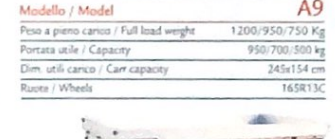

Modello / Model A9
Peso a pieno carico / Full load weight 1200/950/750 kg
Portata utile / Capacity 950/700/500 kg
Dim. utili carico / Carr. capacity 245x154 cm
Ruote / Wheels 165R13C