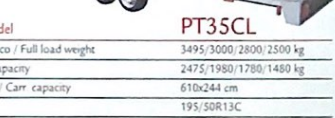

Modello / Model C25
Peso a pieno carico / Full load weight 3000/2700/2500/2200/2000/1700 kg
Portata utile / Capacity 2360/2060/1860/1560/1360/1060 kg
Dim. utili carico / Carr. capacity 494x204 cm
Ruote / Wheels 185R14C