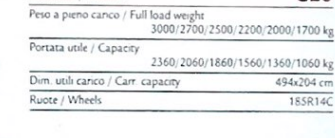

Modello / Model C20
Peso a pieno carico / Full load weight 3000/2700/2500/2200/2000/1700 kg
Portata utile / Capacity 2500/2200/2000/1700/1500/1200 kg
Dim. utili carico / Carr. capacity 393x189 cm
Ruote / Wheels 185R14C