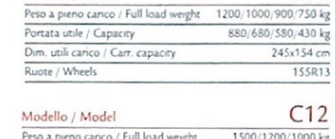

Modello / Model C10
Peso a pieno carico / Full load weight 1200/1000/900/750 kg
Portata utile / Capacity 880/680/580/430 kg
Dim. utili carico / Carr. capacity 245x154 cm
Ruote / Wheels 155R13