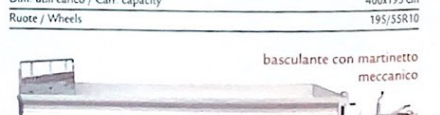

Modello / Model	PA15C
Peso a pieno carico / Full load weight	1500/1300/1100/950 kg
Portata utile / Capacity	1020/820/620/470 kg
Dim. utili carico / Carr. capacity	400x202 cm
Ruote / Wheels	195/55R10